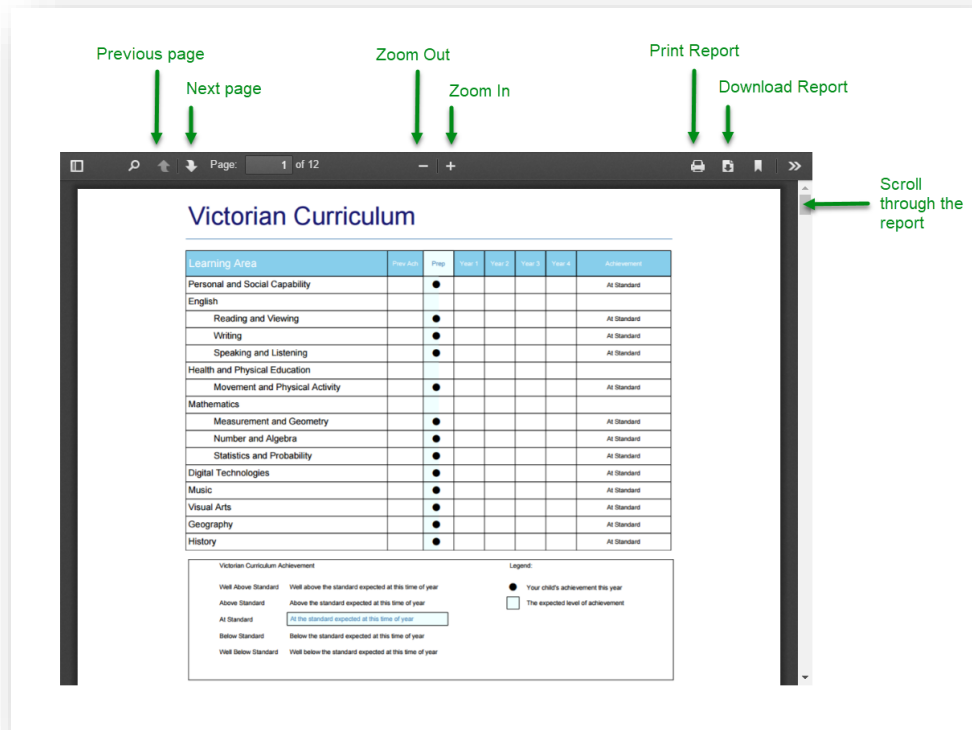

5. A successful message will appear if all criteria was met for the new password.

Viewing Your Child's Reports

1. At the main menu of the portal, select the child for the report that you would like to view

2. Click on 'Reports'

3. Select the reporting period. Your chosen child's report will appear.

Victorian Curriculum

Learning Area	Prev Ach	Prep	Year 1	Year 2	Year 3	Year 4	Achievement
Personal and Social Capability			●				At Standard
English							
Reading and Viewing	6 mths ago	○	●				At Standard
Writing	6 mths ago	○	●				At Standard
Speaking and Listening	6 mths ago	○	●				At Standard
Mathematics							
Measurement and Geometry	6 mths ago	○	●				At Standard
Number and Algebra	6 mths ago	○	●	●			Above Standard
Statistics and Probability	6 mths ago	○	●				At Standard
Drama			●				At Standard
Music			●				At Standard
Visual Arts			●				At Standard

4. Navigating on the report page.

Viewing Your Child's Attendance Summary

5. To view your child's **attendance** history

Recommended Requirements

For efficient use of the Parent Portal, the recommended system requirements are listed below.