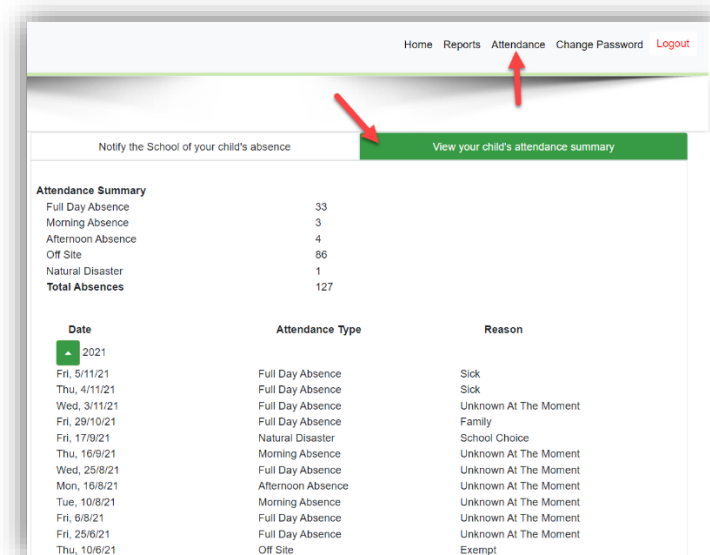

5. A successful message will appear if all criteria was met for the new password.

Viewing Your Child's Reports

1. At the main menu of the portal, select the child for the report that you would like to view

2. Click on 'Reports'

3. Select the reporting period. Your chosen child's report will appear.

Victorian Curriculum

Learning Area	Prev Ach	Prep	Year 1	Year 2	Year 3	Year 4	Achievement
Personal and Social Capability			●				At Standard
English							
Reading and Viewing	6 mths ago	○	●				At Standard
Writing	6 mths ago	○	●				At Standard
Speaking and Listening	6 mths ago	○	●				At Standard
Mathematics							
Measurement and Geometry	6 mths ago	○	●				At Standard
Number and Algebra	6 mths ago	○	●	●			Above Standard
Statistics and Probability	6 mths ago	○	●				At Standard
Drama			●				At Standard
Music			●				At Standard
Visual Arts			●				At Standard

4. Navigating on the report page.

Viewing Your Child's Attendance Summary

5. To view your child's **attendance** history

Recommended Requirements

For efficient use of the Parent Portal, the recommended system requirements are listed below.