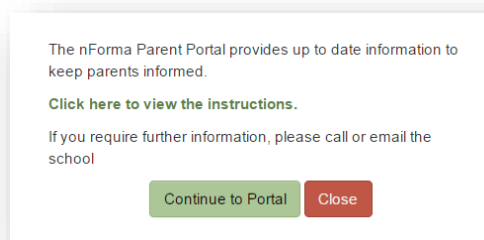

How to Login

Refer to the email that was sent to you from your school. The email will contain the following:

1. Click on the portal link from your email. This will open your parent portal access in your browser.
2. Enter your username and password and click on submit.

LOGIN

User Name (Email Address)

Password

3. The welcome screen will appear. Click on 'Continue to Portal'

4. You will be required to change your password.

a. Enter your current password

b. Enter your new password.