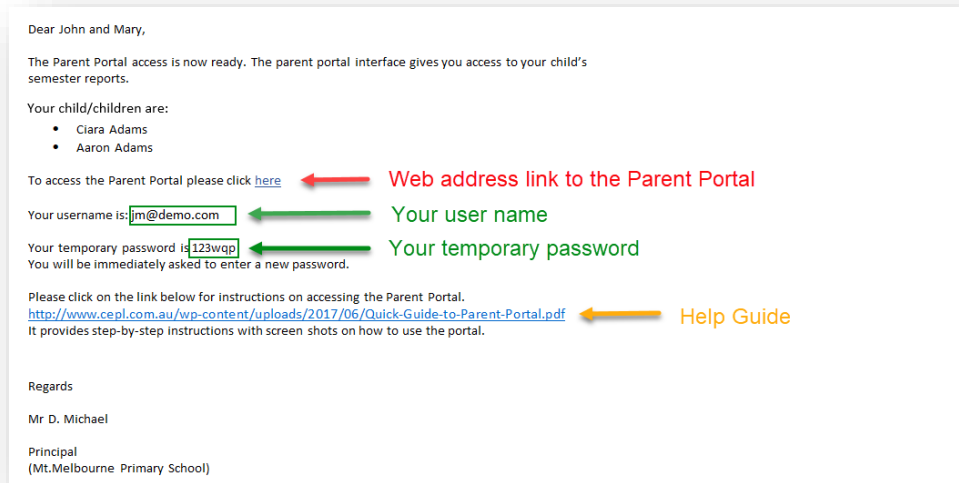

Quick Guide to the Parent Portal (v4)

Contents

- CONTENTS..... 1**
- HOW TO LOGIN 2**
- VIEWING YOUR CHILD’S REPORTS..... 4**
- VIEWING YOUR CHILD’S ATTENDANCE SUMMARY 5**
- RECOMMENDED REQUIREMENTS 6**

How to Login

Refer to the email that was sent to you from your school. The email will contain the following:

1. Click on the portal link from your email. This will open your parent portal access in your browser.
2. Enter your username and password and click on submit.