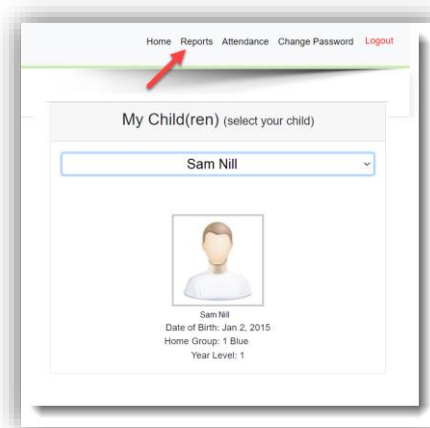

3. Select the reporting period. Your chosen child's report will appear.

Victorian Curriculum

Learning Area	Prev Ach	Prep	Year 1	Year 2	Year 3	Year 4	Achievement
Personal and Social Capability			●				At Standard
English							
Reading and Viewing	6 mths ago	○	●				At Standard
Writing	6 mths ago	○	●				At Standard
Speaking and Listening	6 mths ago	○	●				At Standard
Mathematics							
Measurement and Geometry	6 mths ago	○	●				At Standard
Number and Algebra	6 mths ago	○	●	●			Above Standard
Statistics and Probability	6 mths ago	○	●				At Standard
Drama			●				At Standard
Music			●				At Standard
Visual Arts			●				At Standard